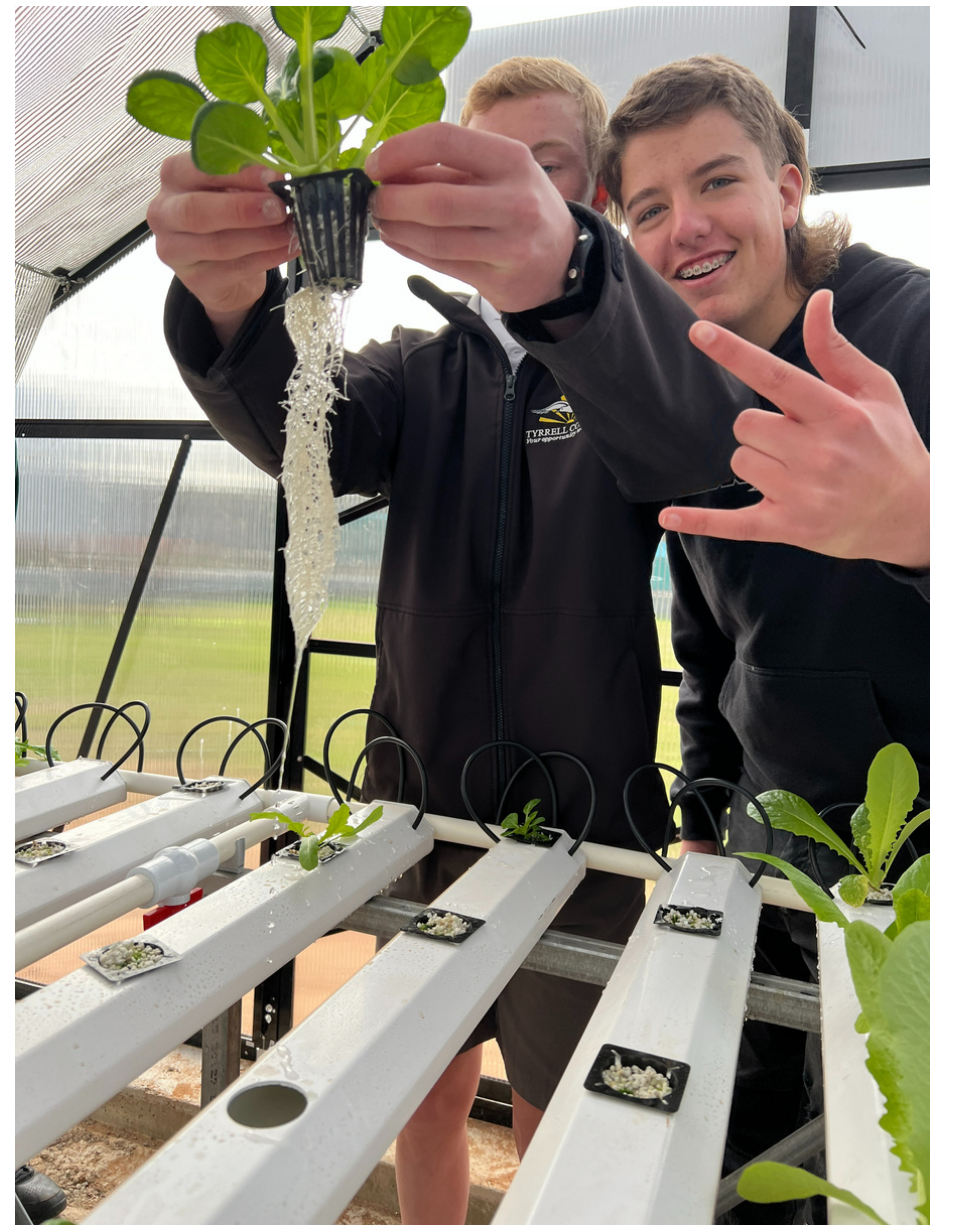

I BEG YOUR GARDEN!?

The Ag plot has had lots of busy bees so far this term. The Foundation - Year 6 students and the Year 8's and 9's have so far prepared the garden beds, sown the garden beds and the wicking beds, and transplanted the plants from the food ladder system into the wicking beds.

The 9 chickens that hatched last term were moved into the big chicken pen as they were all hens!!

The winter weeding was smashed out by the excellent work of the Year 8's and the Year 9's have finished building their calf enclosure for their arrival in August.